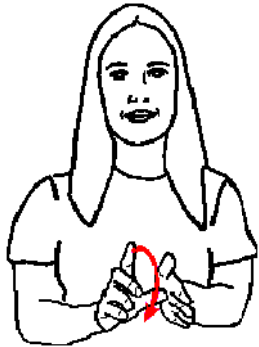

# Alphabet Song - Key Signs

For the signs A-Z please see the Alphabet Song Key Sign with Song Lyrics sheet.

**NOW -**  
Bend dominant hand at third knuckles. Place tips of this formation into non-dominant palm, then turn both formations up, while moving away from each other.

**KNOW -**  
Tap tip of dominant thumb, fingers closed, on side of forehead, twice.

**MY/ME - Use Natural gesture**  
e.g. Point to self

**'ABC' -**  
Finger spell A, B, C.

**TIME -**  
Extend thumb and index finger of dominant hand. Place thumb in palm of non-dominant hand and swivel formation to palm down.

**TO SING -**  
Move tips of extended dominant index and middle fingers upwards from corner of mouth in two shallow arcs.