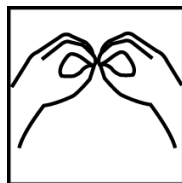

The Alphabet Song - Key Signs with Song Lyrics

A,

B,

C,

D,

E,

F,

G...

H,

I,

J,

K,

L

M

N

O

P;

Q,

R,

S,

T,

U,

V.

W,

X,

Y

&

Z.